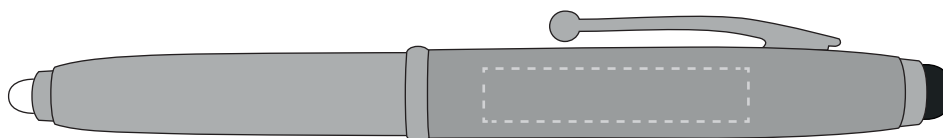

Your Ref:  
Our Ref:

Quantity:  
Version: 1

Product Code: TPC921101  
Product Colour: SILVER

**PRINTING CONCERNS:**

We stock this item in the following colours

**PANTONE REFERENCE(S)**

- Colour 1
- Colour 2
- Colour 3
- Colour 4

ARTWORK SCALE 100%

ARTWORK SCALE 100%  
Standard Print Area:  
35mm x 7mm

Product Image for visualisation  
- colours may vary

The dashed line is to demonstrate print area and will not appear on your printed item